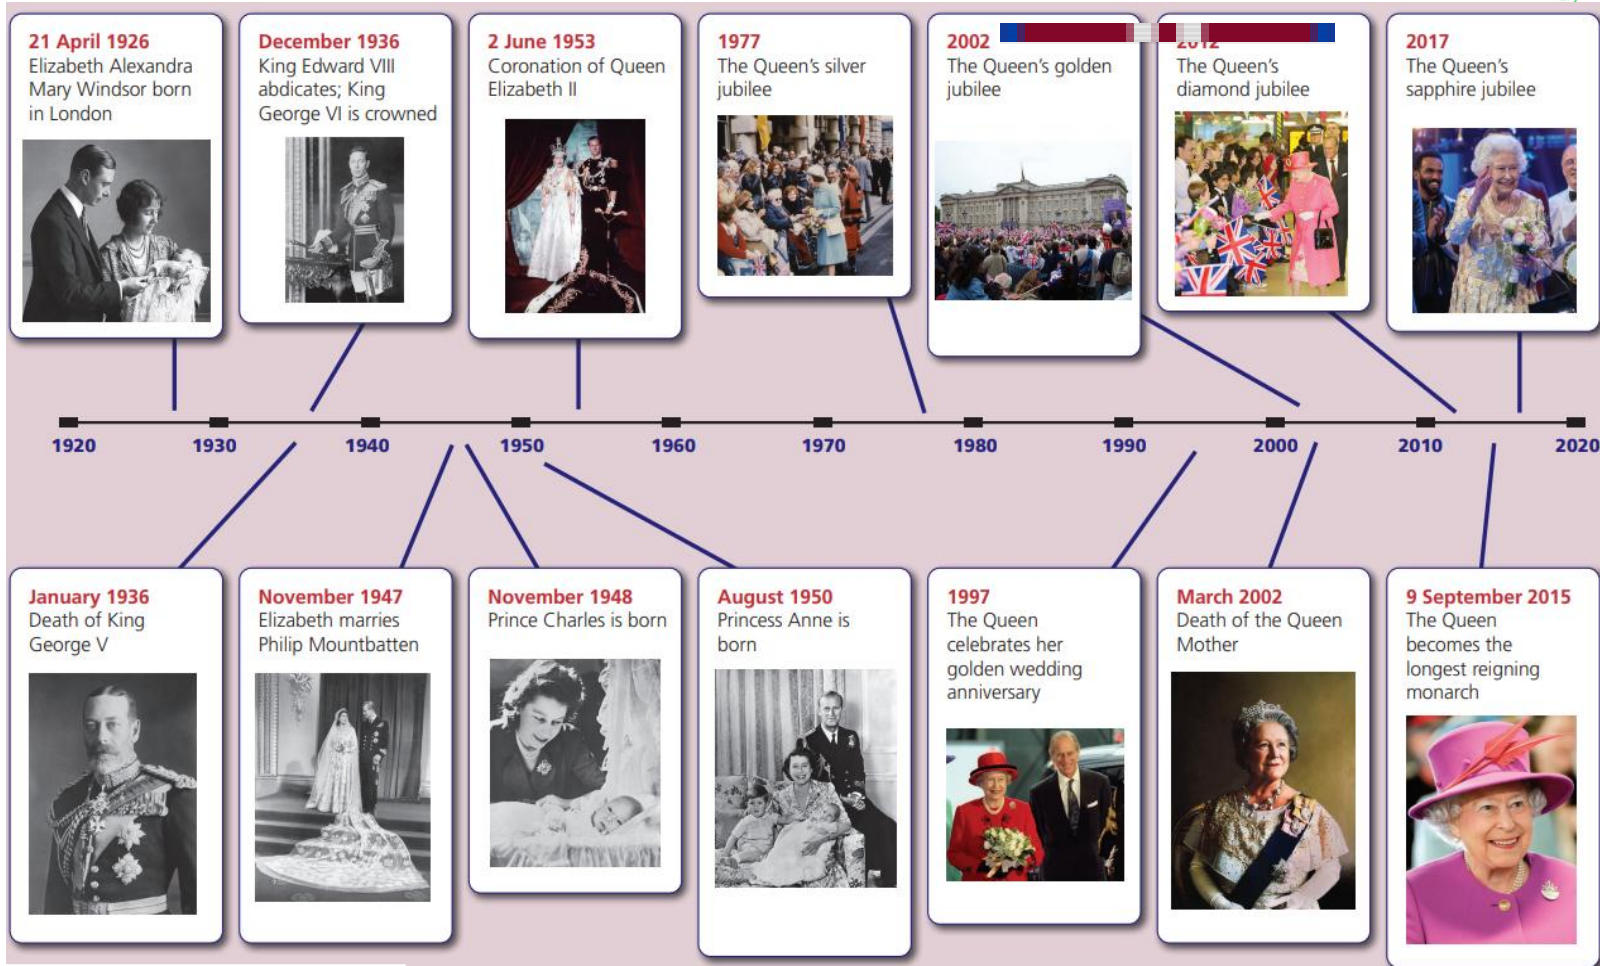

Who was Queen Elizabeth II and what was the impact of her role on people?

Key Vocabulary	
Monarch	A king or queen. Somebody who is a head of state.
Succession	The act of becoming a monarch after the death of the ruling monarch .
Coronation	A special event when a king or queen is crowned as a country's monarch
Head of state (a)	<p>The main person who represents the country. Example heads of states:</p> <p>United Kingdom – a King /Queen United States – a President Oman – a Sultan United Arab Emirates - an Emir</p>
Reign	The time when a monarch rules.
Chronology	The order/sequence/order in which event have happened.
Commonwealth (b)	A group of countries which associated with the United Kingdom. Many used to be a part of the British Empire .
British Empire	Countries and areas of the world which were ruled by the United Kingdom.

Queen Elizabeth's II reign
1920- born.
1947 –marriage.
1953 –coronation.
1977 –Silver Jubilee.
2002 –Golden Jubilee.
2017 –Sapphire Jubilee.
2022 -Platinum Jubilee.
2022 - died.